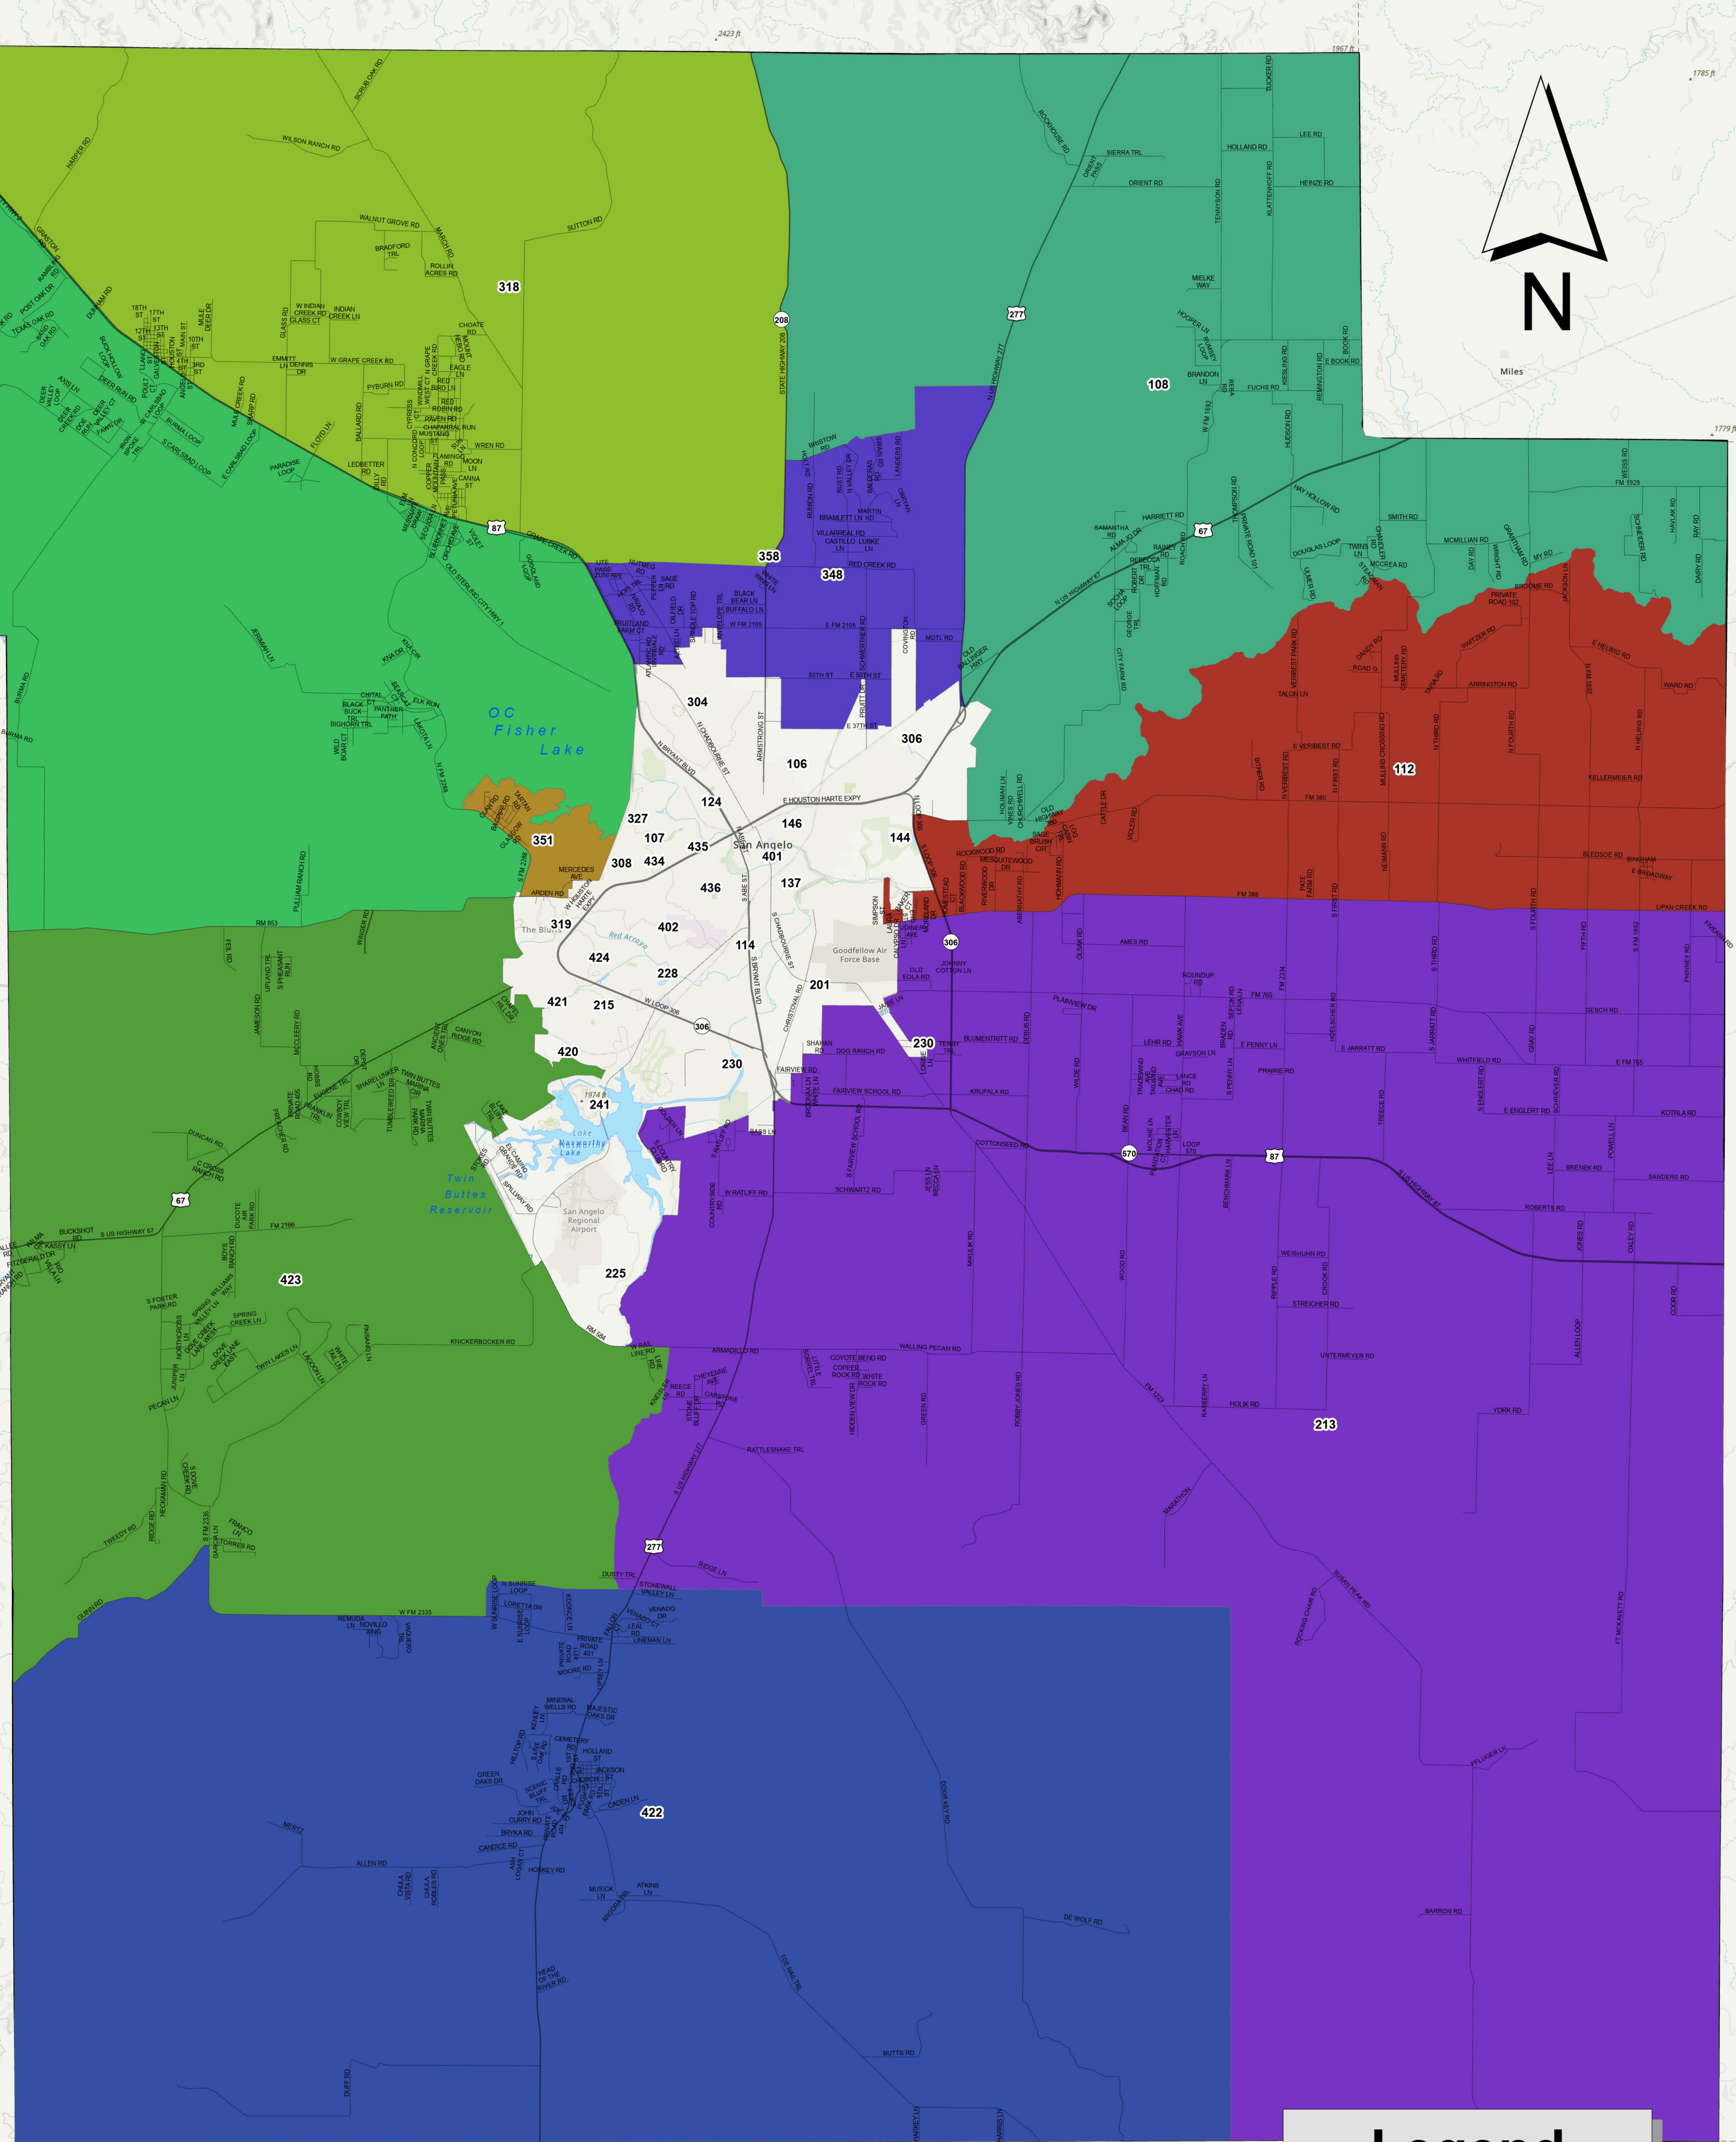

# Tom Green County Voter Districts

City View

**Legend**

- Roads
  - Highways
  - Minor Roads
- Lakes
- County

**CONCHO VALLEY**  
COUNCIL OF GOVERNMENTS

No claims are made regarding the accuracy or completeness of this data, or to its suitability for a particular use. While CVCOG provides the information, you may not: Copy or distribute the text or graphics to others without the express written permission of CVCOG. CVCOG reserves all other rights.