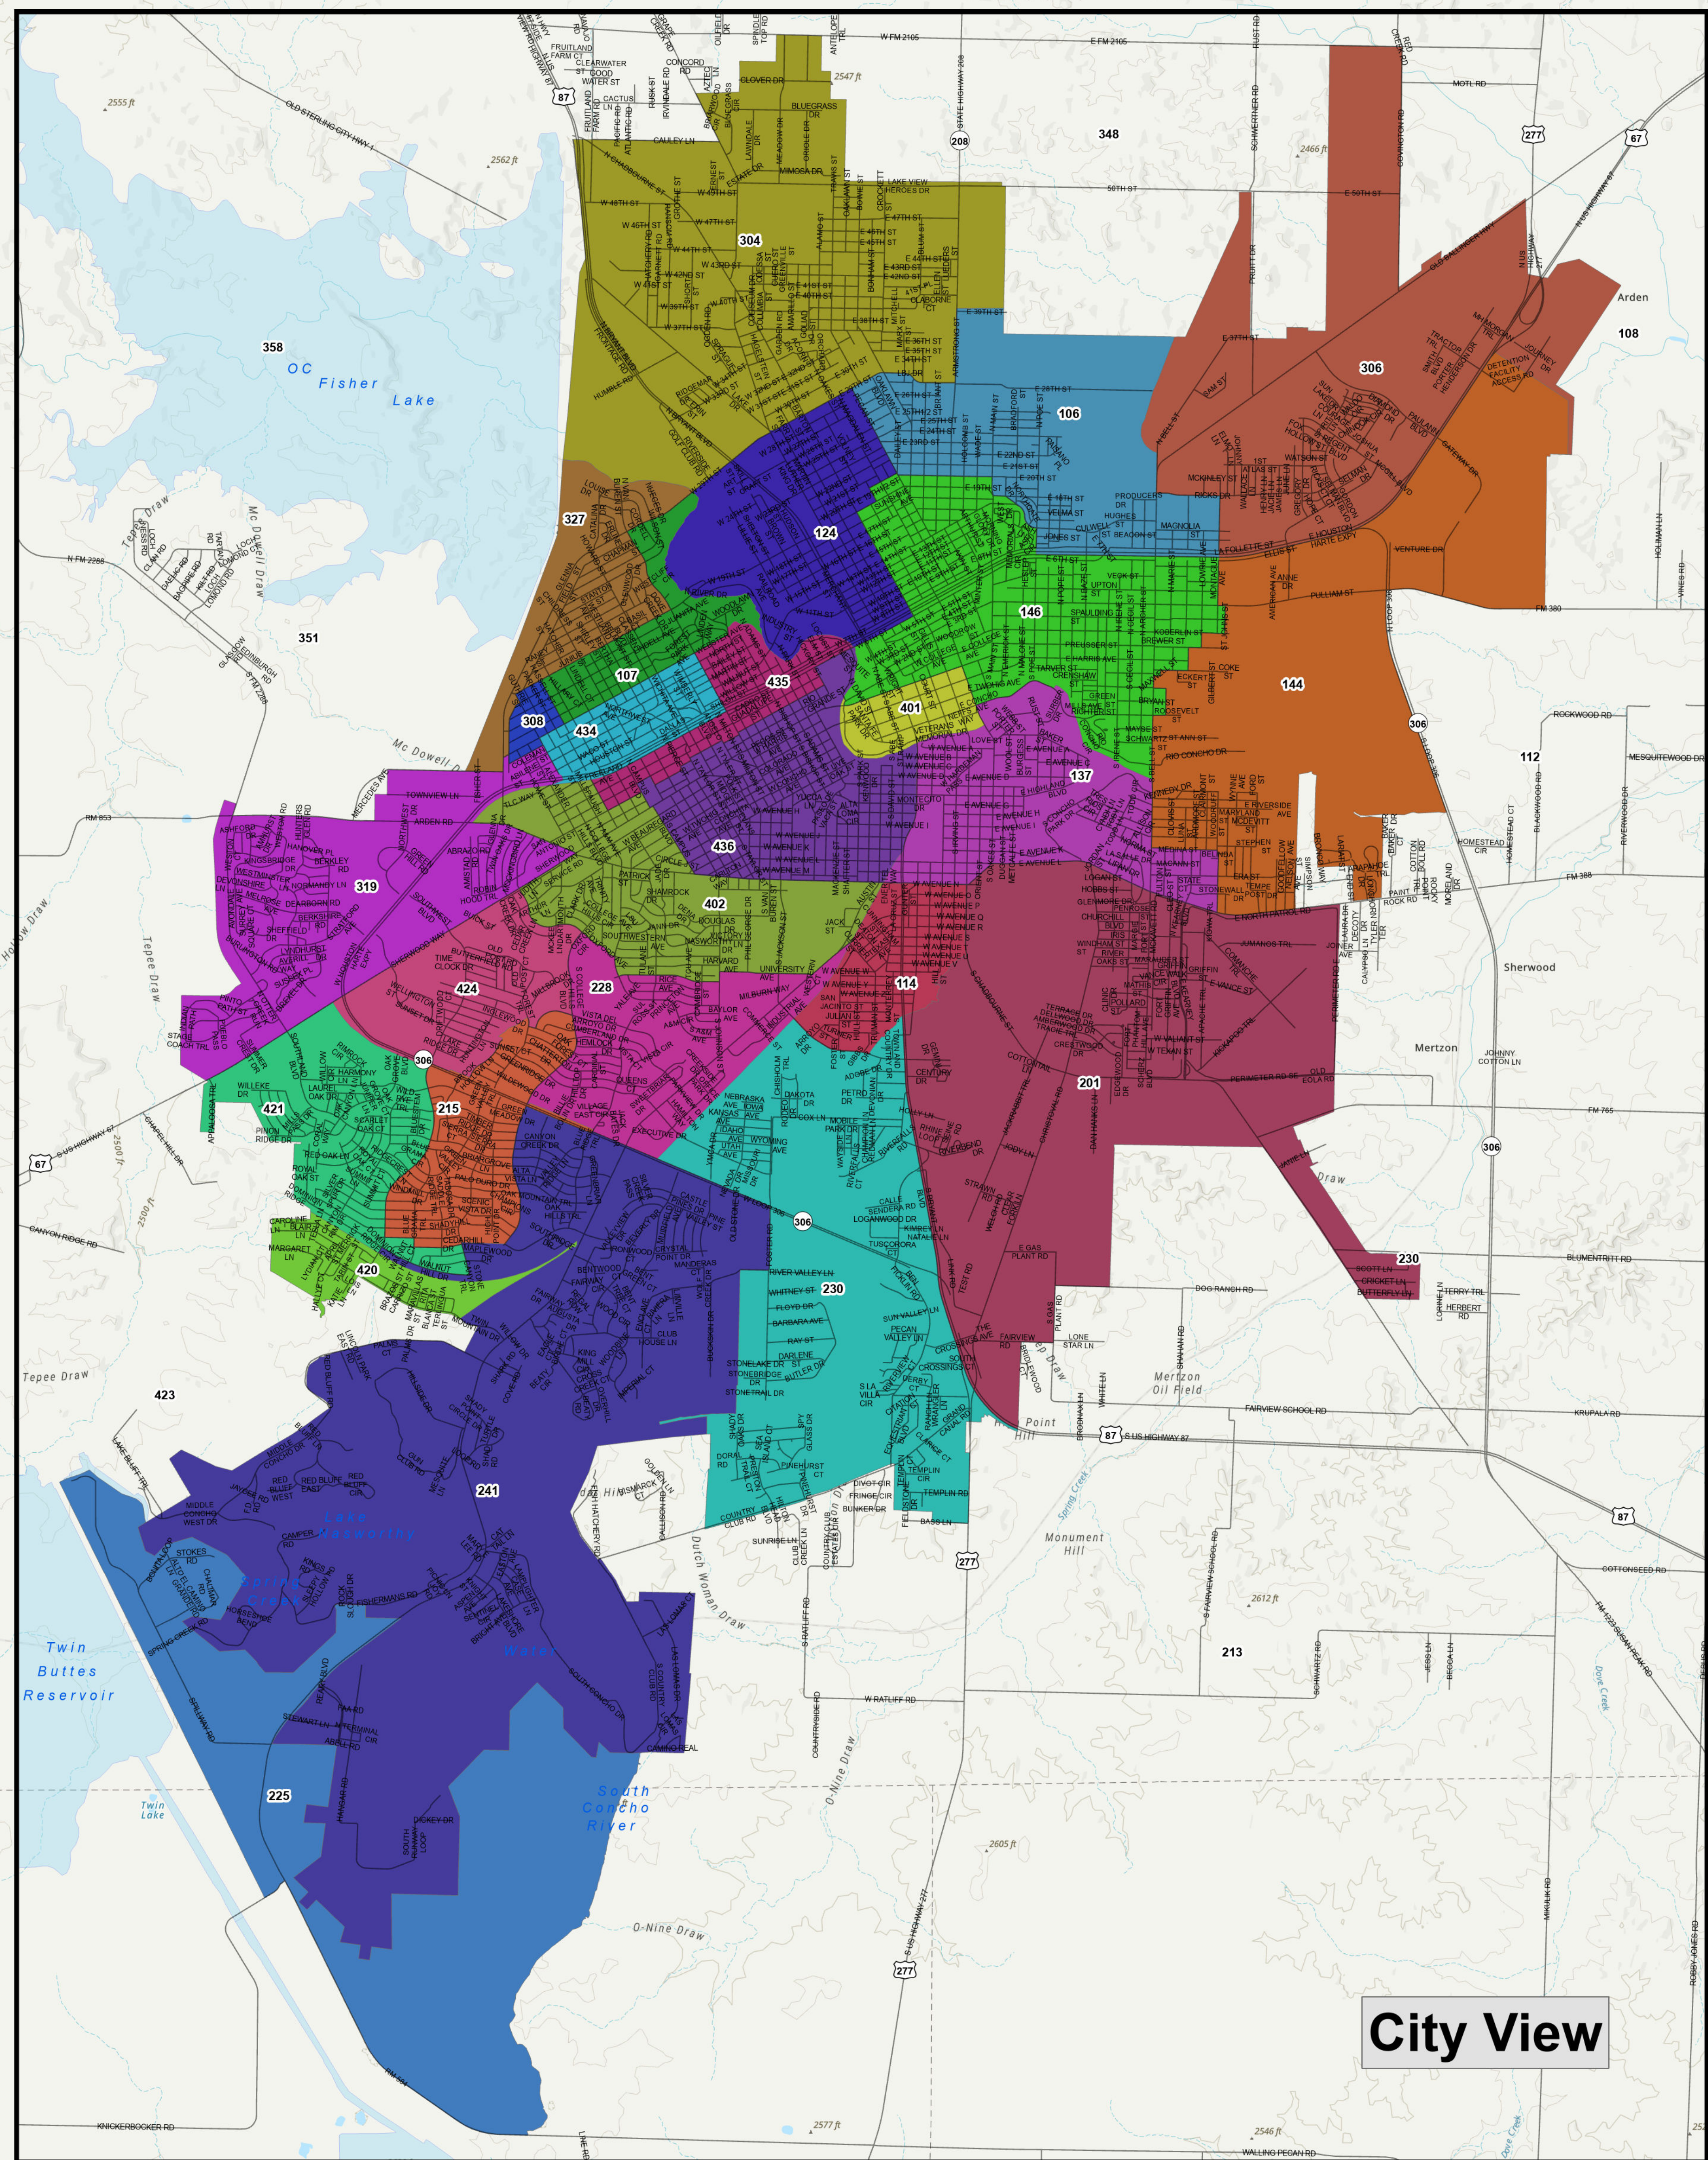

# Tom Green County Voter Districts

City View

**Legend**

- Roads
  - Highways
  - Minor Roads
- Lakes
- County

**CONCHO VALLEY**  
COUNCIL OF GOVERNMENTS

No claims are made regarding the accuracy or completeness of this data, or to its suitability for a particular use. While CVCOG provides the information, you may not: Copy or distribute the text or graphics to others without the express written permission of CVCOG. CVCOG reserves all other rights.